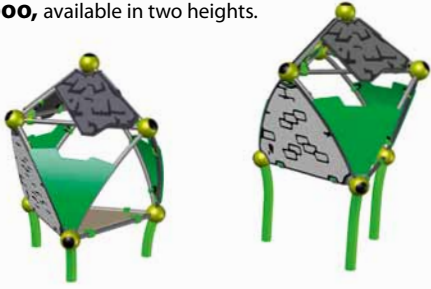

These are our Spooky Rookies

Spoo, available in two heights.