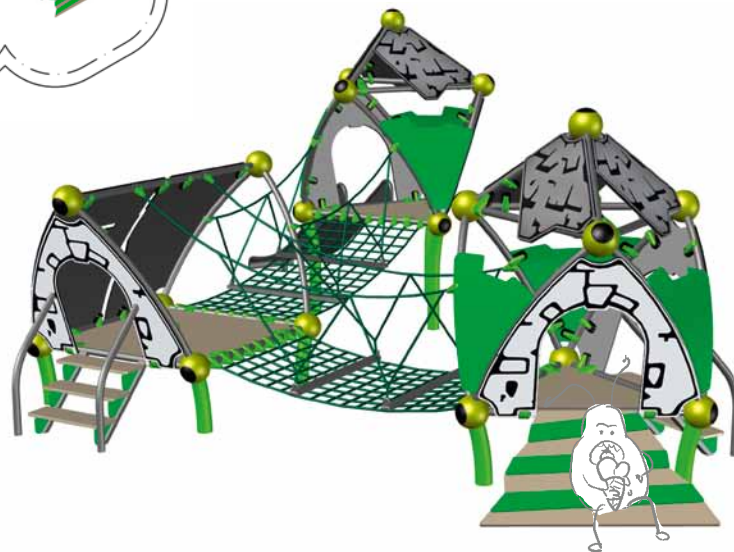

## SpooRoo Combi.01

90.296.001

 (m) 8,5 x 5,8 x 2,7  
 (ft) 21-1 x 18-11 x 8-8

 EN 1176 (m) 9,8 x 8,8  
 ASTM/CSA (m) 10,1 x 9,5  
 ASTM/CSA (ft) 33-1 x 30-11

 (m) 0,90  
 (ft) 3-0

 3

A spooky house Spoo S with a ramp and a stepladder, a spooky house Roo S with a ladder and a Spoo M with a slide, all of them connected by suspension bridges

## SpooRoo Combi.02

90.296.002

(m) 1,8 x 3,3 x 2,2  
('"-) 5-9 x 10-9 x 7-2

EN 1176 (m) 4,8 x 6,4  
ASTM/CSA(m) 5,6 x 7,1  
ASTM/CSA ('"-) 18-3 x 23-2

(m) 0,45  
('"-) 1-6

3

A spooky house Spoo S with a ladder and a window linked directly to a spooky house Roo S with a ramp