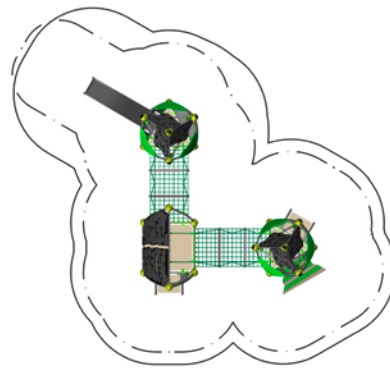

## SpooRoo Combi.01

90.296.001

 (m) 8,5 x 5,8 x 2,7  
 (ft) 21-1 x 18-11 x 8-8

 EN 1176 (m) 9,8 x 8,8  
 ASTM/CSA (m) 10,1 x 9,5  
 ASTM/CSA (ft) 33-1 x 30-11

 (m) 0,90  
 (ft) 3-0

 3

A spooky house Spoo S with a ramp and a stepladder, a spooky house Roo S with a ladder and a Spoo M with a slide, all of them connected by suspension bridges

## SpooRoo Combi.02

90.296.002

(m) 1,8 x 3,3 x 2,2  
('"-) 5-9 x 10-9 x 7-2

EN 1176 (m) 4,8 x 6,4  
ASTM/CSA(m) 5,6 x 7,1  
ASTM/CSA ('"-) 18-3 x 23-2

(m) 0,45  
('"-) 1-6

3

A spooky house Spoo S with a ladder and a window linked directly to a spooky house Roo S with a ramp