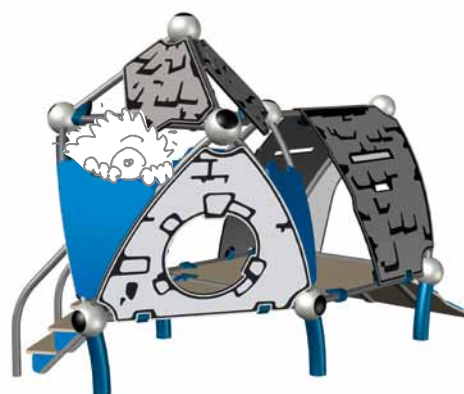

SpooRoo Combi.02

90.296.002

(m) 1,8 x 3,3 x 2,2
('"-) 5-9 x 10-9 x 7-2

EN 1176 (m) 4,8 x 6,4
ASTM/CSA(m) 5,6 x 7,1
ASTM/CSA ('"-) 18-3 x 23-2

(m) 0,45
('"-) 1-6

3

A spooky house Spoo S with a ladder and a window linked directly to a spooky house Roo S with a ramp

SpooRoo Combi.03

90.296.003

(m) 2,3 x 6,9 x 2,2
('"-) 7-4 x 22-8 x 7-2

EN 1176 (m) 5,3 x 10,5
ASTM/CSA(m) 6,0 x 10,6
ASTM/CSA ('"-) 19-6 x 34-8

(m) 0,90
('"-) 3-0

3

A spooky house Spoo S with a ramp and a stepladder and a spooky house Roo M with a slide connected by a suspension bridge