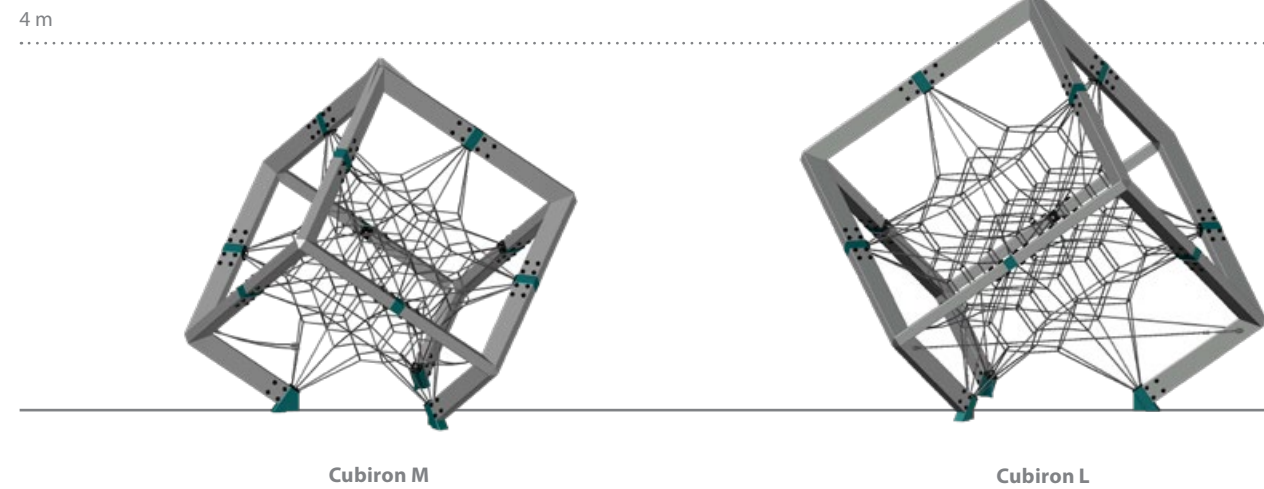

Design meets Durability. Cubiron.

Cubiron is the latest innovation from Berliner Seilfabrik in the area of rope play equipment with spatial nets and combines futuristic design with maximum play value. The outer frame made of steel not only ensures highest stability and maximum durability, but gives the new play sculpture its industrial and modern appearance, suitable for every environment.

The spatial net inside Cubiron - a classic feature of playground design - offers children plenty of fun and developmental possibilities when climbing by promoting psychomotor skills and three-dimensional imagination.

The tensioning system is encapsulated inside the steel connectors. All sharp-edged and technical connection elements have been banned from the play area in order to ensure the children's safety during free play on Cubiron. Of course, the net can be tensioned particularly easily and evenly. Cubiron is available in two different sizes.

1 Choose one of two different Sizes