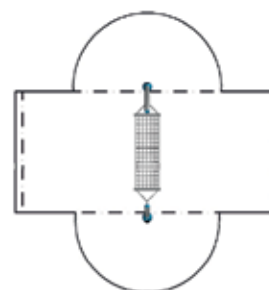

Net Swing

90.260.533.0

(m) **0,7 x 3,8 x 2,9**
 ("-) **2-0 x 12-3 x 9-3**

EN 1176 (m) **6,6 x 3,2**
 ASTM/CSA (m) **7,0 x 7,4**
 ASTM/CSA ("-) **22-11 x 24-3**

(m) **1,75**
 ("-) **5-9**

5

Relax and looking great at the same time! The organic looks of the bent posts in combination with the colourful balls make the Net Swing an optical highlight of urban areas.