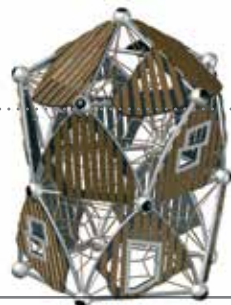

Greenville

Quadro Boo

Quadro Boo.14

90.280.014

	(m)	2,9 x 6,6 x 6,8
	('")	9-8 x 21-9 x 22-2
	EN 1176 (m)	11,1 x 7,9
	ASTM/CSA(m)	10,3 x 6,6
	ASTM/CSA ('")	33-9 x 21-8
	(m)	2,9
	('")	9,8
		5

The Quadro Boo is the newest addition to our rope playhouses!

After Boo, Double Boo and Triple Boo, the Quadro Boo offers the possibility to climb up to a height of nearly 7 metres thanks to its three-dimensional net! The Boo-family thereby reaches unimaginable heights and lets the hearts of climbing enthusiasts beat a little faster.

Overview

The Quadro Boo also offers endless combinations of all Berliner play units and has numerous entry variants and types of slides.

7,5 m

5 m

2,5 m

Boo

Double Boo

Triple Boo