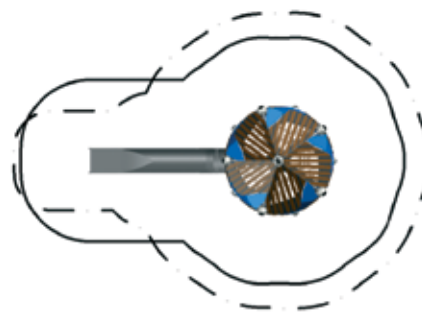

Greenville

Quadro Boo

Quadro Boo.14

90.280.014

	(m)	2,9 x 6,6 x 6,8
	('")	9-8 x 21-9 x 22-2
	EN 1176 (m)	11,1 x 7,9
	ASTM/CSA(m)	10,3 x 6,6
	ASTM/CSA ('")	33-9 x 21-8
	(m)	2,9
	('")	9,8
		5

The Quadro Boo is the newest addition to our rope playhouses!

After Boo, Double Boo and Triple Boo, the Quadro Boo offers the possibility to climb up to a height of nearly 7 metres thanks to its three-dimensional net! The Boo-family thereby reaches unimaginable heights and lets the hearts of climbing enthusiasts beat a little faster.

Overview

The Quadro Boo also offers endless combinations of all Berliner play units and has numerous entry variants and types of slides.

7,5 m

5 m

2,5 m

Boo

Double Boo

Triple Boo