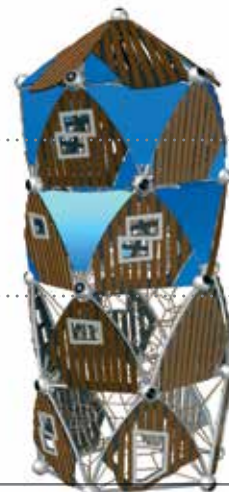

Greenville

Quadro Boo

Quadro Boo.14

90.280.014

	(m)	2,9 x 6,6 x 6,8
	('")	9-8 x 21-9 x 22-2
	EN 1176 (m)	11,1 x 7,9
	ASTM/CSA(m)	10,3 x 6,6
	ASTM/CSA ('")	33-9 x 21-8
	(m)	2,9
	('")	9,8
		5

The Quadro Boo is the newest addition to our rope playhouses!

After Boo, Double Boo and Triple Boo, the Quadro Boo offers the possibility to climb up to a height of nearly 7 metres thanks to its three-dimensional net! The Boo-family thereby reaches unimaginable heights and lets the hearts of climbing enthusiasts beat a little faster.

Overview

The Quadro Boo also offers endless combinations of all Berliner play units and has numerous entry variants and types of slides.

7,5 m

5 m

2,5 m

Boo

Double Boo

Triple Boo