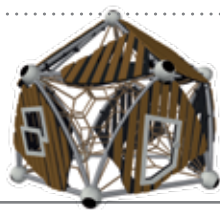

Greenville

Quadro Boo

Quadro Boo.14

90.280.014

	(m)	2,9 x 6,6 x 6,8
	('")	9-8 x 21-9 x 22-2
	EN 1176 (m)	11,1 x 7,9
	ASTM/CSA(m)	10,3 x 6,6
	ASTM/CSA ('")	33-9 x 21-8
	(m)	2,9
	('")	9,8
		5

The Quadro Boo is the newest addition to our rope playhouses!

After Boo, Double Boo and Triple Boo, the Quadro Boo offers the possibility to climb up to a height of nearly 7 metres thanks to its three-dimensional net! The Boo-family thereby reaches unimaginable heights and lets the hearts of climbing enthusiasts beat a little faster.

Overview

The Quadro Boo also offers endless combinations of all Berliner play units and has numerous entry variants and types of slides.

7,5 m

5 m

2,5 m

Boo

Double Boo

Triple Boo